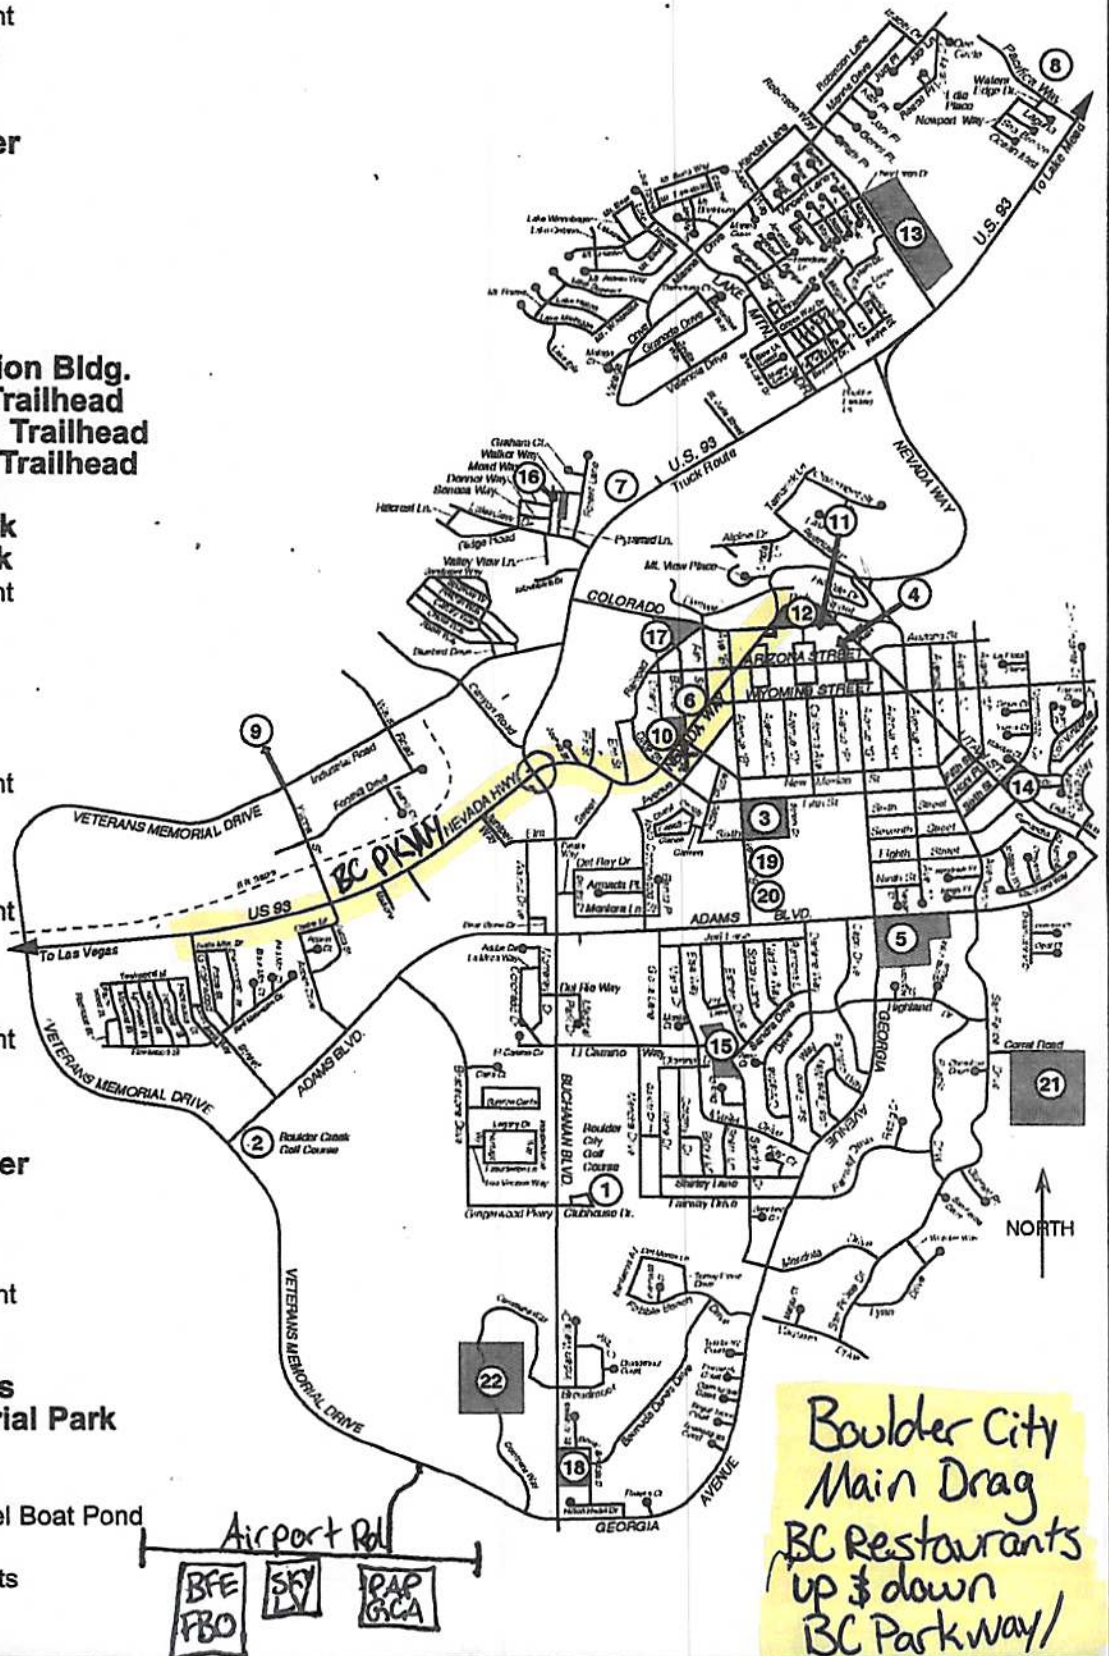

FACILITIES MAP 293-9256

- 1 **Boulder City Golf Course**
- 2 **Boulder Creek Golf Club**
- 3 **Swimming Pool/Racquetball Complex**
- 4 **Robert N Broadbent Memorial Park**
Horseshoe Pits
Multi-Use Bldg.
Playground Equipment
Racquetball/Wallyball
Swimming Pool
Tennis Courts
- 5 **Recreation Center**
Open Gym
- 6 **ABC Park**
Art Center
Fitness Center
Library
Youth Center
- 7 **NV. Way Recreation Bldg.**
- 8 **River Mountain Trailhead**
- 9 **Historic Railroad Trailhead**
- 10 **Bootleg Canyon Trailhead**
Mountain Bike Trails
- 11 **Frank Crowe Park**
- 12 **Bicentennial Park**
Playground Equipment
- 13 **Wilbur Square**
- 14 **Hemenway Park**
Ball Fields
Basketball Courts
Horseshoes Pits
Playground Equipment
Tennis Courts
- 15 **Del Prado Park**
Basketball Court
Playground Equipment
- 16 **Oasis Park**
Ball Field
Basketball Court
Playground Equipment
- 17 **Lakeview Park**
Basketball Court
Playground
- 18 **Reflections Center**
Community Gardens
Sculpture Garden
- 19 **Xeriscape Park**
Playground Equipment
- 20 **Bravo Field**
- 21 **Whelan Field**
- 22 **BC Horse Corrals**
- 23 **Veterans' Memorial Park**
Ball Fields
BMX Track
Fishing Pond & Model Boat Pond
Pratte Soccer Fields
Sand Volleyball Courts
Skate & Bike Park
Splash Park

Boulder City
Main Drag
BC Restaurants
up & down
BC Parkway/
Nevada Way